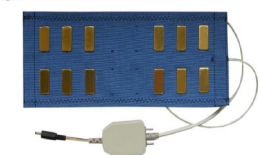

13. Toothbrush

3. Point probe, Acuprobe, for small areas or acupuncture points \$110

14. Clothespins
wrists or :

4. Long point probe, curved dental probe \$120

5. Cosmetological (with small balls on the ends) \$175

6. Paravertebral pawns, double bell electrode, work 2 areas at once. Heavy duty. Two electrodes the size of a half dollar split from one plug-in. \$250

7. Double Bell Electrode w/ long handles, easy to grasp. Two electrodes the size of a nickel on two stems split from one plug-in \$250

8. Paravertebral Double Electrode, work two areas at once with two facial electrodes \$250

9. Paravertebral, one-hand use, one hand spine therapy \$300

10. Gynecological (vaginal or rectal) probe \$250

11. Multiple Electrode Belt \$200